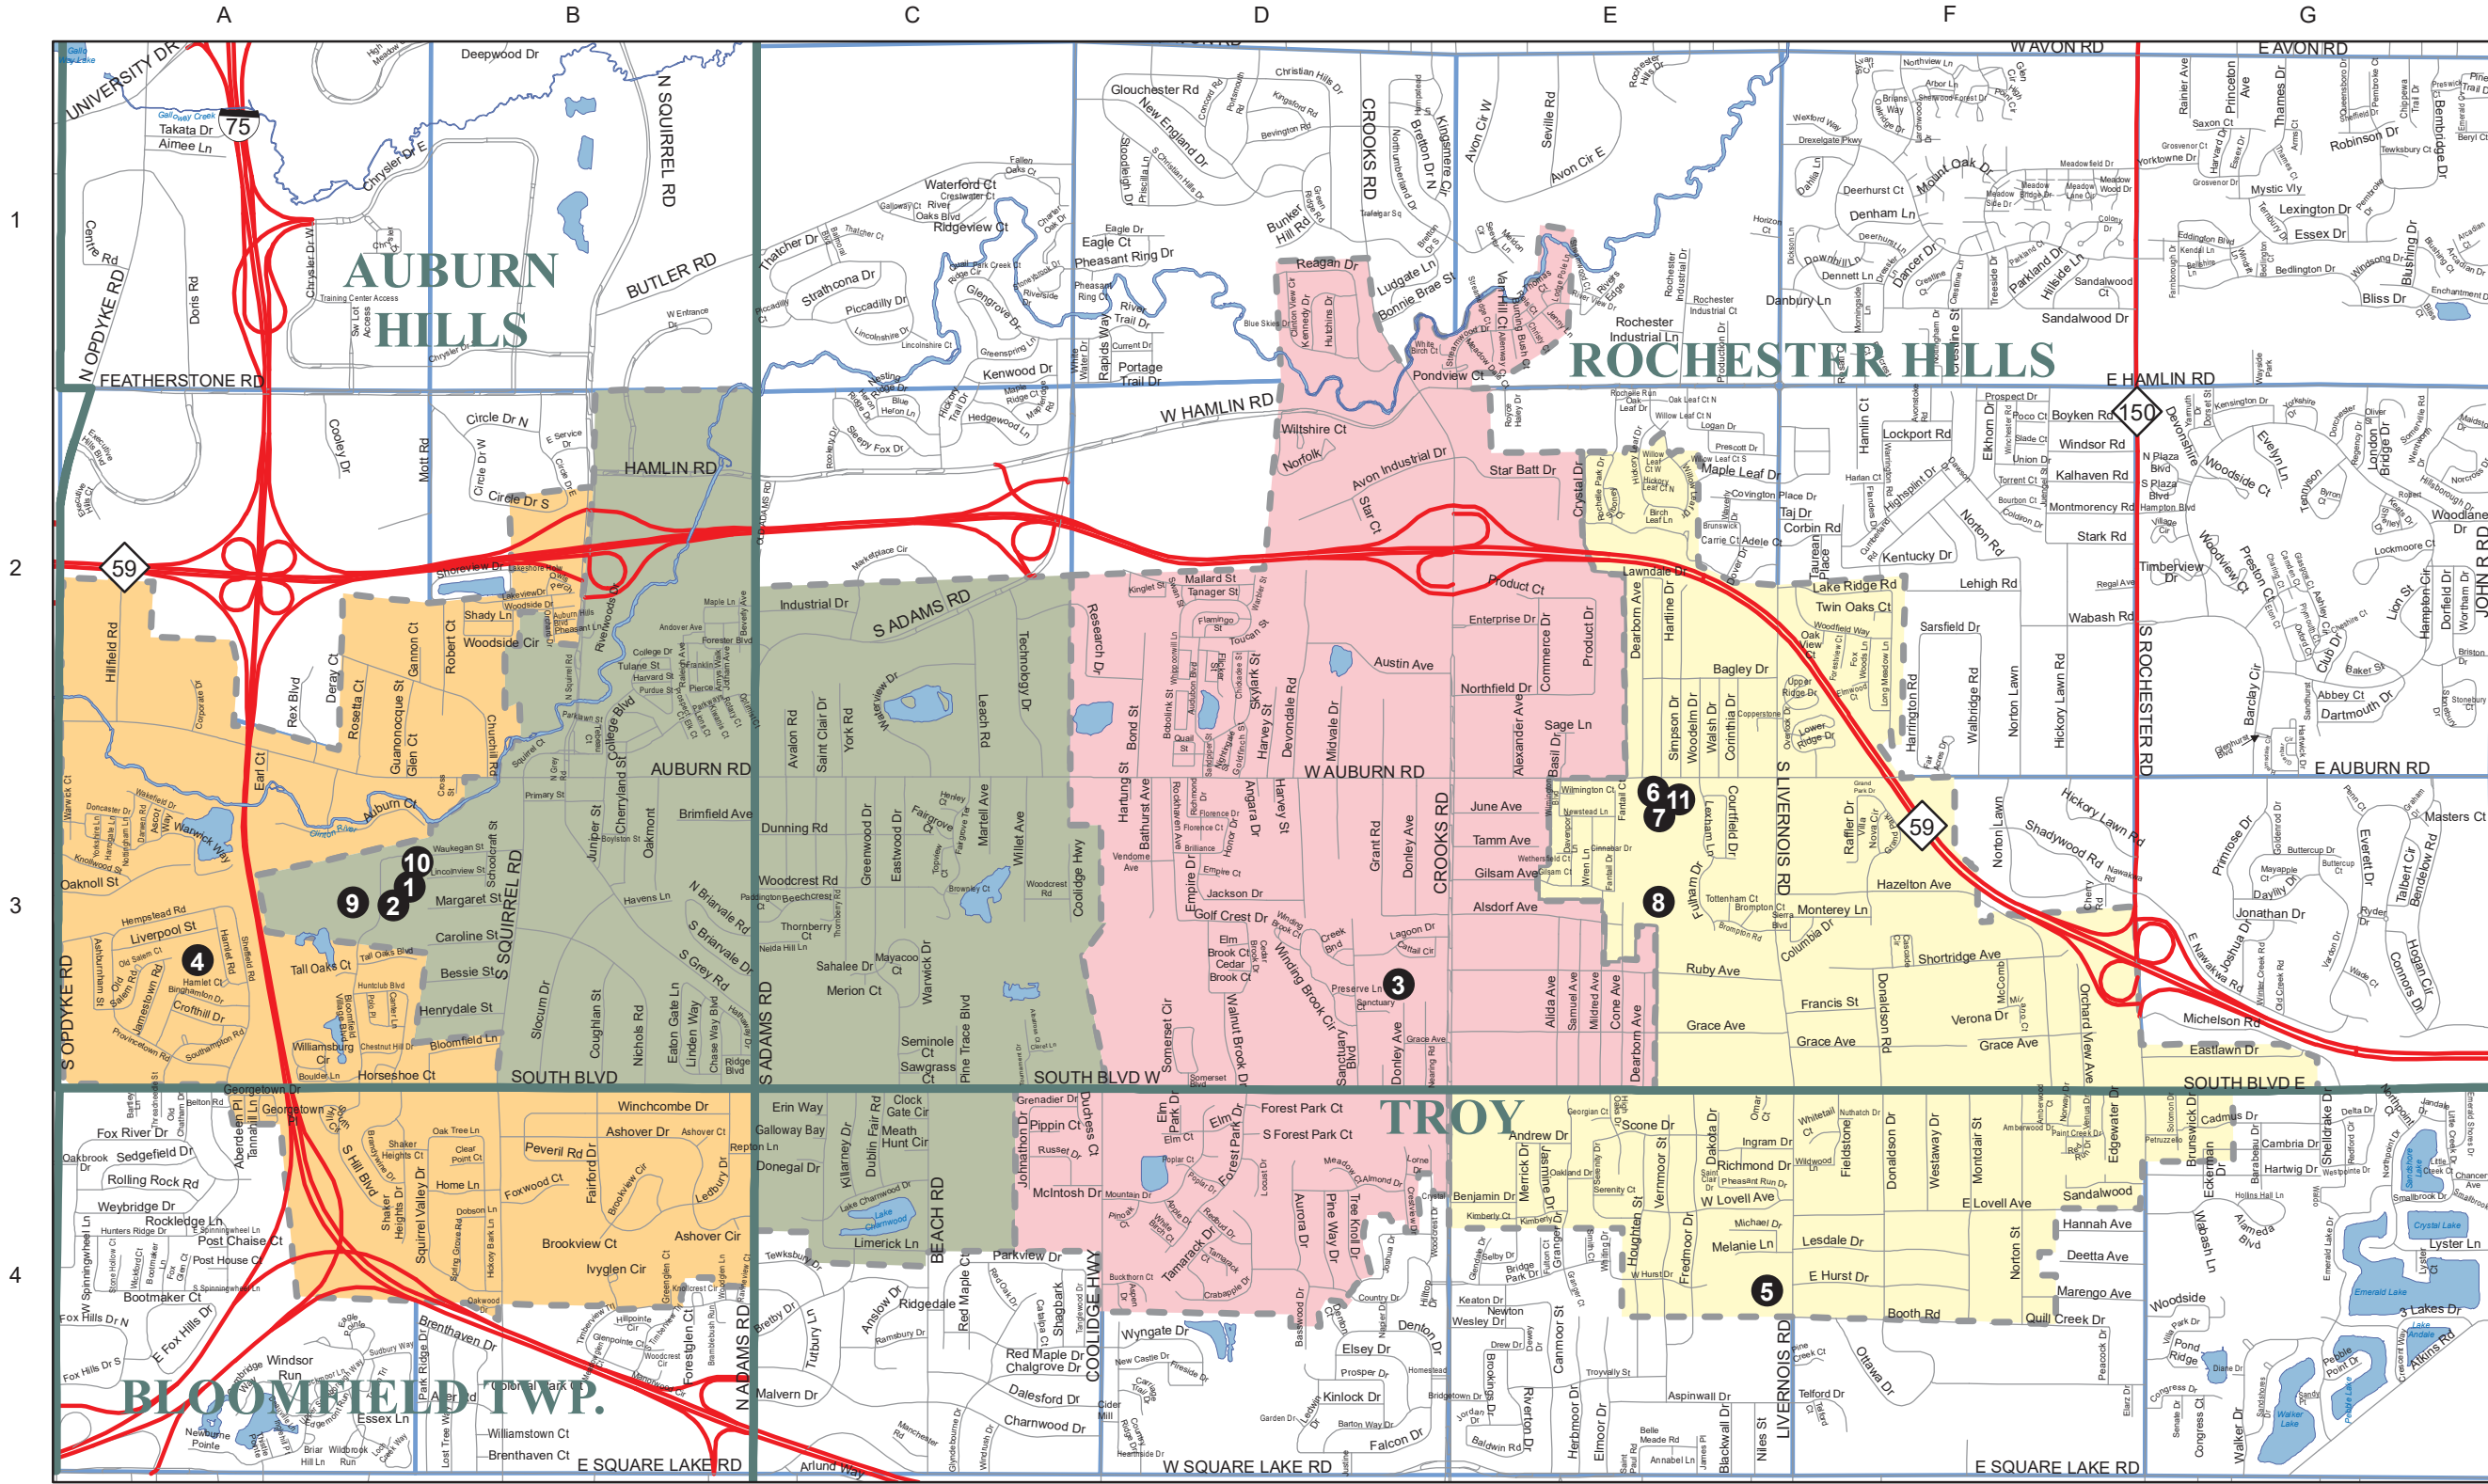

Legend

Interstate
 75

State Highways
 59

City/Township Names
ROCHESTER HILLS

City/Township Boundaries

Auburn Elementary

Deerfield Elementary

R Grant Graham Elementary